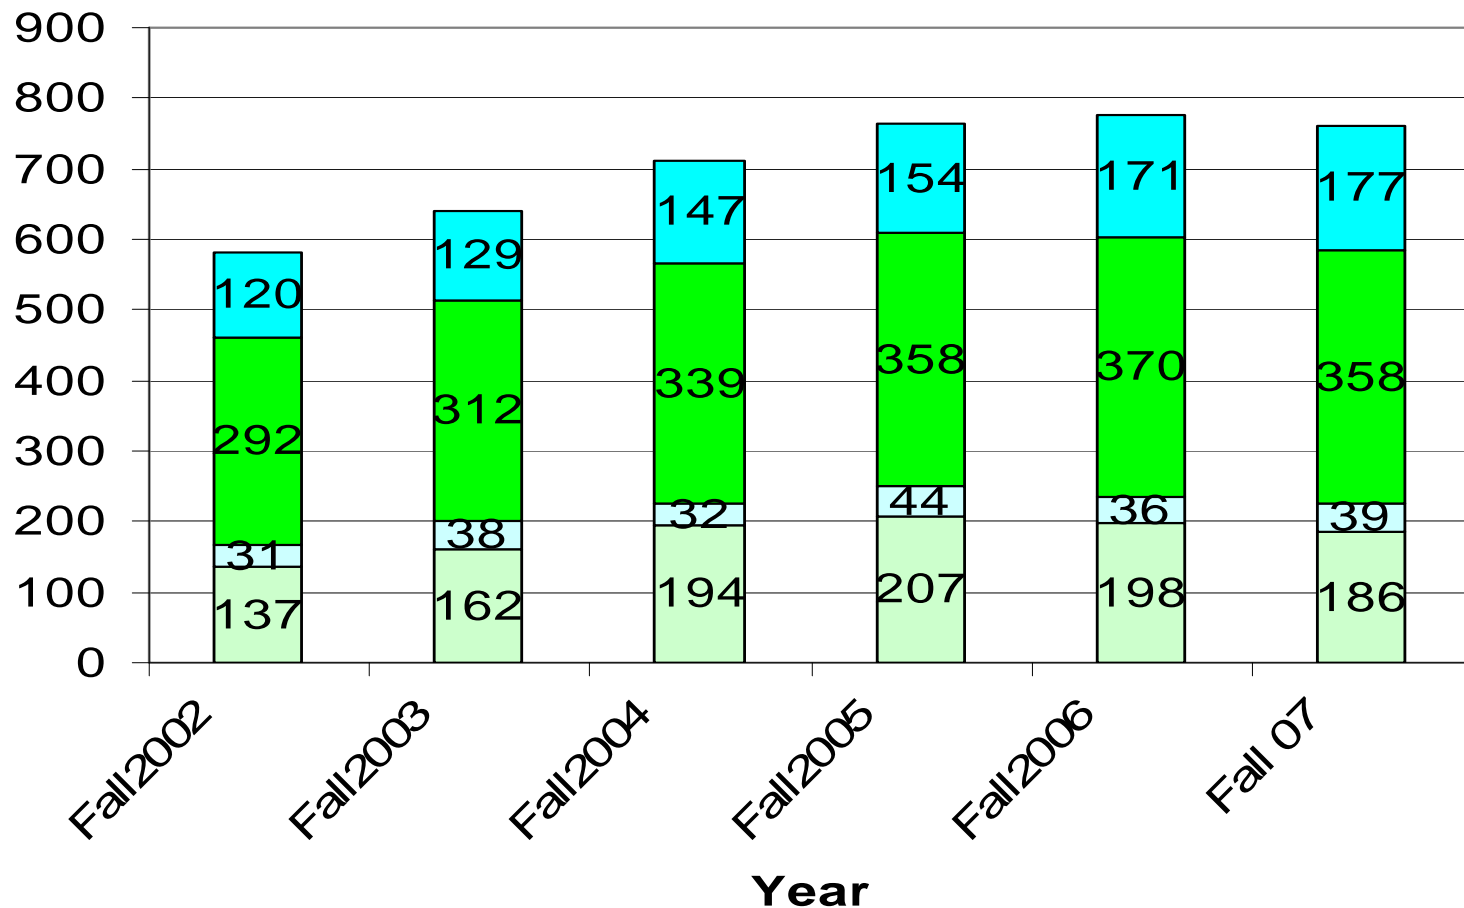

Graduate Studies

CHASS Grad Enrollments

New MA
 New Doc
 Return MA
 Return Doc